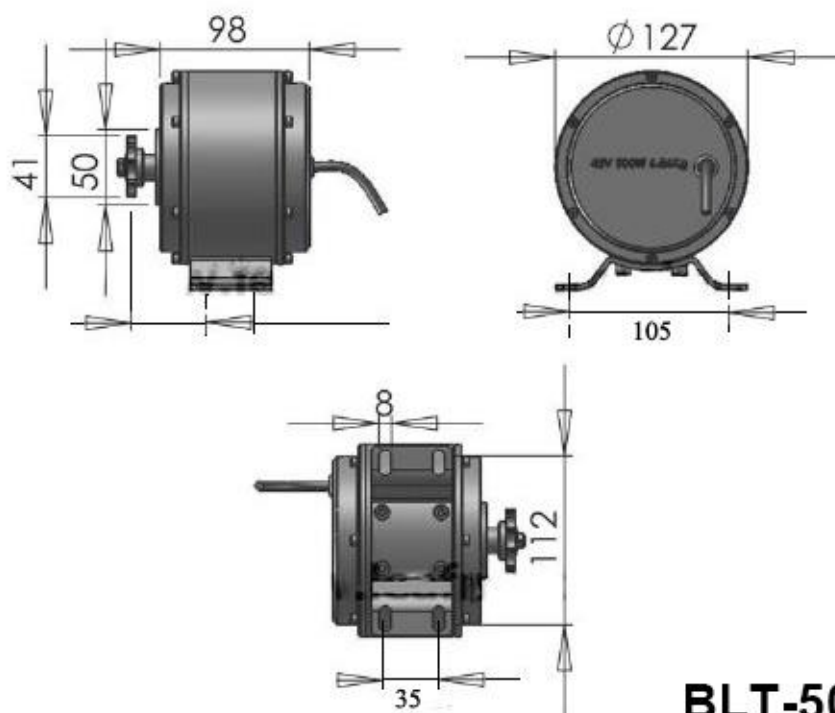

BLDC Motors for Electric Trikes

BLT-500