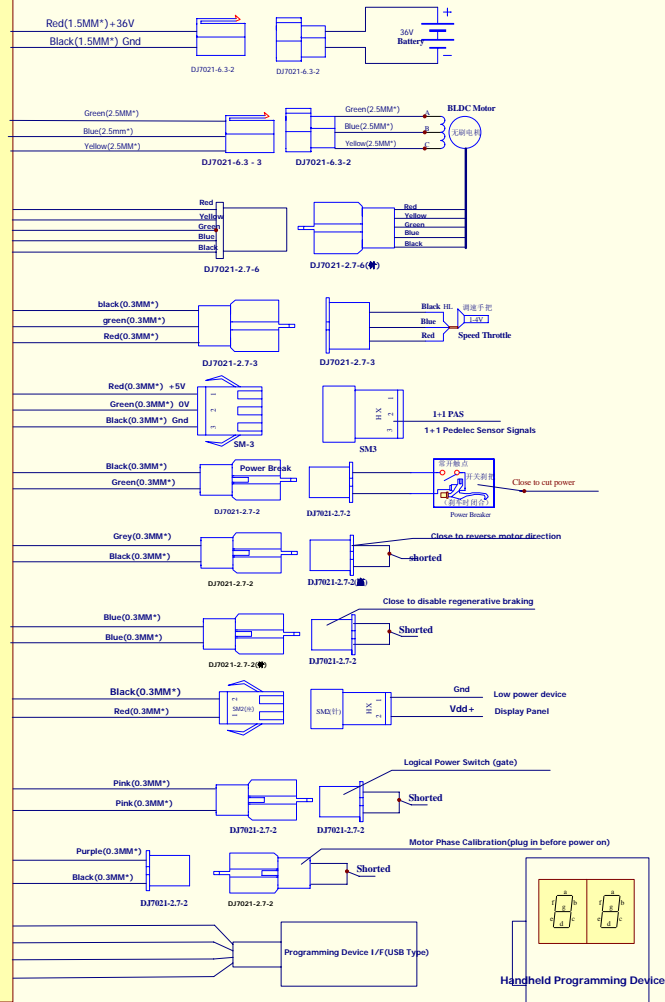

Brushless Motor Controller Wiring Diagram (Regenerative Braking)

BLDC-Regenerative Braking Controller

www.GoldenMotor.com

Title	Number	Revision
Size	C	
Date	11 Jul 2008	Sheet of
File	D:\ZAPC\BUZA\BLDC\GD-100-01-1-01.dwg	Drawn By